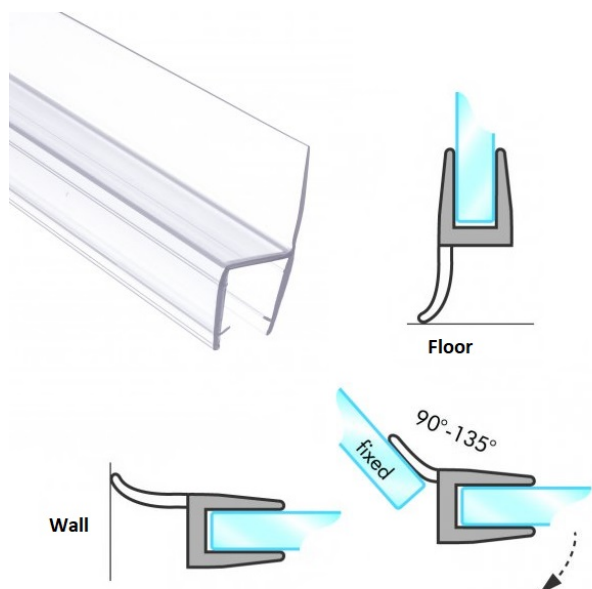

PRODUCT SHEET

Description:

PVC Seal Glass To Floor, S-5714, 2,5 Mtr, F/8mm Glass ,With 16mm Soft Fin

Item number:

15.22.321-0

Units	Box	Carton	HS Code	Barcode
Pcs.	10	80	3925901000	
				5704866449540

SISO A/S