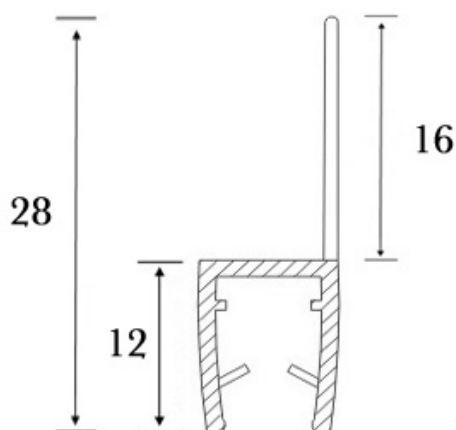

PRODUCT SHEET

Description:

PVC Seal Glass To Floor, S-5714, 2,5 Mtr, F/8mm Glass ,With 16mm Soft Fin

Item number:

15.22.321-0

Units	Box	Carton	HS Code	Barcode
Pcs.	10	80	3925901000	
				5704866449540

SISO A/S